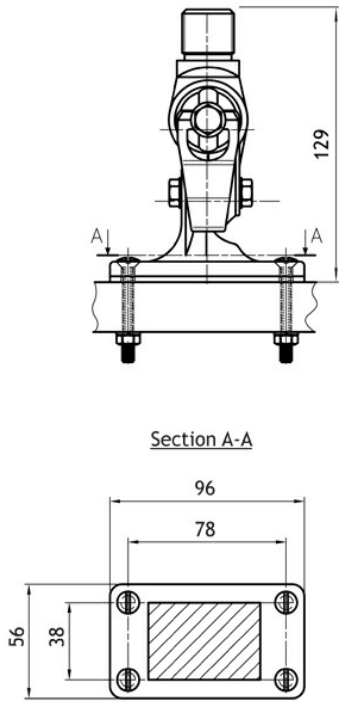

MOUNTING DETAILS

MARIFIX 1