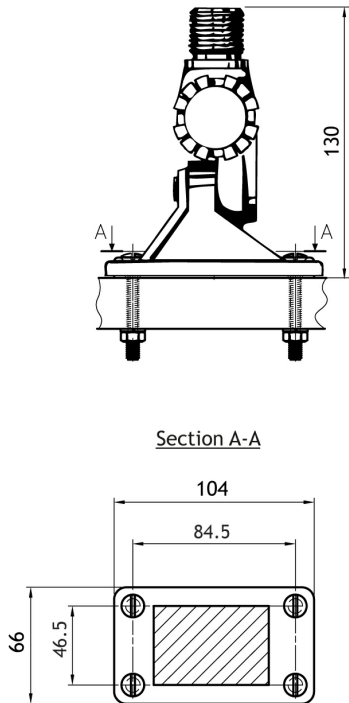

Marine 4-Way Swivel Ratchet Mounts, Adapter Tube, Marifix Barrel Spring

DESCRIPTION

> MariFix1 / MariFix 2

- > The 4-way swivel ratchet mounts permit mounting of marine antennas on slanted decks, cabin roofs or bulkheads mounting.
- > Fast-release locking mechanisms allows antenna to fold down.
- > Vibration secure and fast-release locking mechanisms make tilting and complete lay-down of the antenna quick and easy.
- > The MariFix 1 is made of chromed brass.
- > The MariFix 2 is made of UV resistant polycarbonate.
- > Max. antenna height with the MariFix 1 and MariFix 2 mounts
 - > MariFix 1: Max. 4.5 m
 - > MariFix 2: Max. 2.0 m
- > To prevent damage it is recommended to lay down long antenna elements when the vessel is operated at high speed.
- > The Marifix mounts are delivered with stainless steel screws/bolts, spring washers, and bolts along with a gasket.

SPECIFICATIONS

Electrical				
Model	MariFix 1	MariFix 2	ADT	MBS
Application	Deck or bulkhead mount for marine antennas	Deck or bulkhead mount for marine antennas	Adapting tube	Adapting spring
Mechanical				
Materials	Chromed brass	Polycarbonate	Chromed brass	Chromed brass
Colour	Bright chrome	Marine white	Bright chrome	Bright chrome
Dimensions	96 x 56 x 129 mm / 3.78 x 2.20 x 5.08 in.	104 x 66 x 130 mm / 4.10 x 2.60 x 5.12 in.	33 x 110 mm dia. / 1.30 x 4.33 in. dia.	51 x 131 mm dia. / 2.01 x 5.16 in. dia.
Antenna Height	Max. 4.5 m	Max. 2.0 m	-	-
Weight	Approx. 0.81 kg / 1.80 lb.	Approx. 0.22 kg / 0.50 lb.	Approx. 0.19 kg / 0.42 lb.	Approx. 0.7 kg / 1.54 lb.
Thread Type	1"-14 NF	1"-14 NF	Top (ext.): G1"-11 (1" RG) Bottom (int.): 1"-14 NF	Top (ext.): G1"-11 (1" RG) Bottom (int.): 1"-14 NF

MOUNTING DETAILS

MARIFIX 1

ADT

MARIFIX 2

MBS