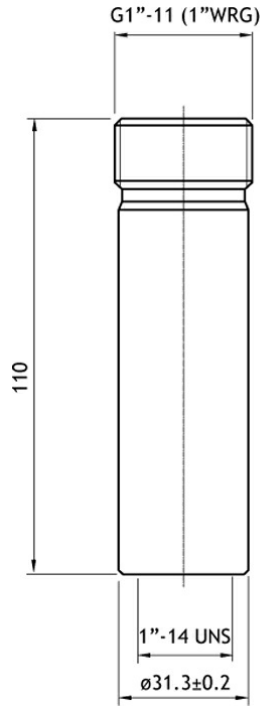

MOUNTING DETAILS

MARIFIX 1

ADT

MARIFIX 2

MBS